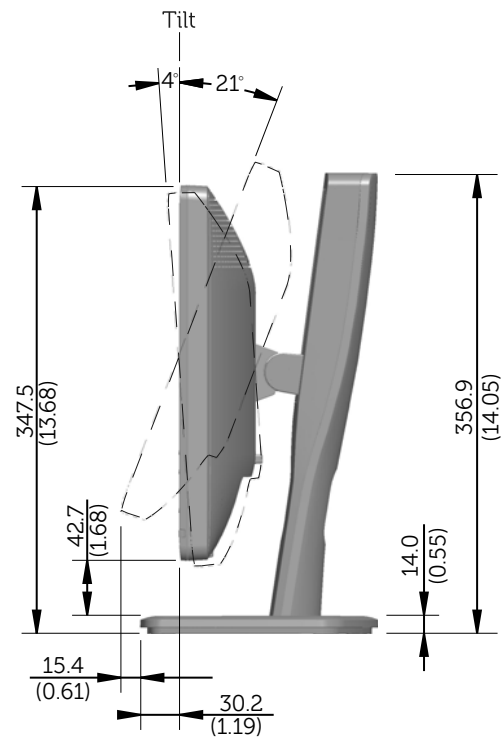

P1913 Outline Dimensions

Norminal Dimensions

Unit: mm (inch)

Back view of Monitor without stand

P1913S Outline Dimensions

Nominal Dimensions
Unit: mm (inch)

Back view of Monitor without stand

P2213 Outline Dimensions

Nominal Dimensions
Unit: mm (inch)

Back view of Monitor without stand