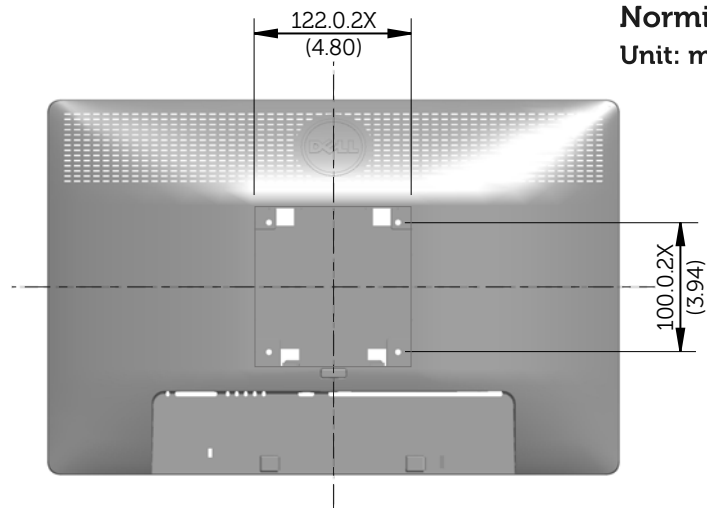

P1913 Outline Dimensions

Norminal Dimensions

Unit: mm (inch)

Back view of Monitor without stand

P1913S Outline Dimensions

Nominal Dimensions
Unit: mm (inch)

Back view of Monitor without stand

P2213 Outline Dimensions

Nominal Dimensions
Unit: mm (inch)

Back view of Monitor without stand