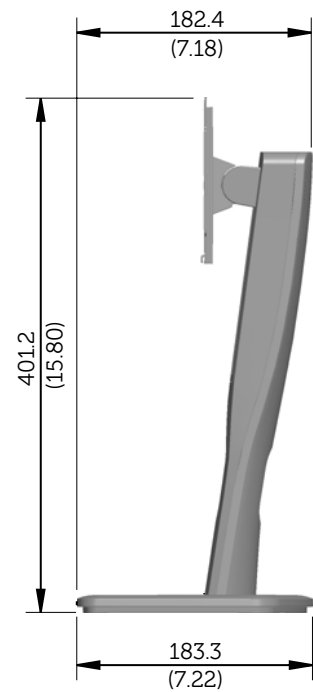

P1913 Outline Dimensions

Norminal Dimensions

Unit: mm (inch)

Back view of Monitor without stand

P1913S Outline Dimensions

Nominal Dimensions
Unit: mm (inch)

Back view of Monitor without stand

P2213 Outline Dimensions

Nominal Dimensions
Unit: mm (inch)

Back view of Monitor without stand