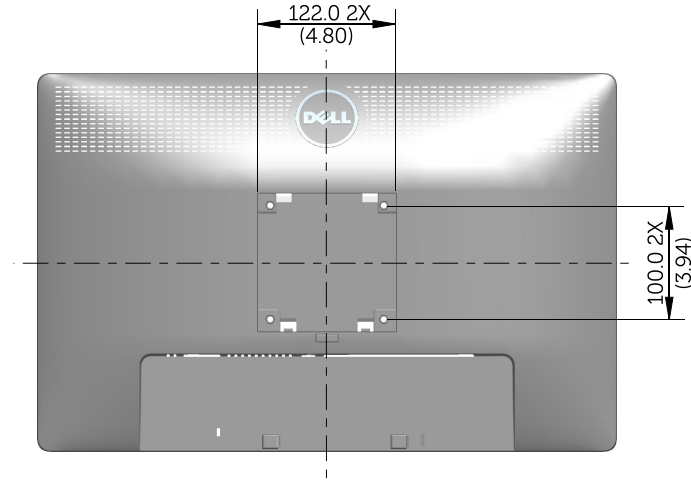

P1913 Outline Dimensions

Norminal Dimensions

Unit: mm (inch)

Back view of Monitor without stand

P1913S Outline Dimensions

Nominal Dimensions
Unit: mm (inch)

Back view of Monitor without stand

P2213 Outline Dimensions

Nominal Dimensions
Unit: mm (inch)

Back view of Monitor without stand